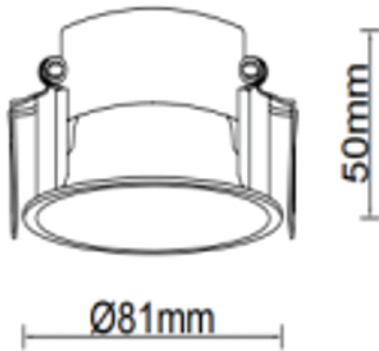

# DIE-CAST ALUMINUM SPOT LIGHT

TECHNICAL SHEET  
AZ-4208

**KEYLIGHT**

SPAIN  
PRODUCTOS DE ILUMINACION

## SPECIFICATIONS

Product Code	AZ-4208
Body Color	White & Black
Voltage	230V 50/60HZ
Material	Aluminum
Dimensions	50mm*81mm