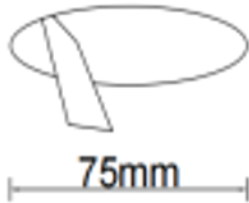

# DIE-CAST ALUMINUM SPOT LIGHT

TECHNICAL SHEET  
AZ-4208

**KEYLIGHT**

SPAIN  
PRODUCTOS DE ILUMINACION

## SPECIFICATIONS

Product Code	AZ-4208
Body Color	White & Black
Voltage	230V 50/60HZ
Material	Aluminum
Dimensions	50mm*81mm